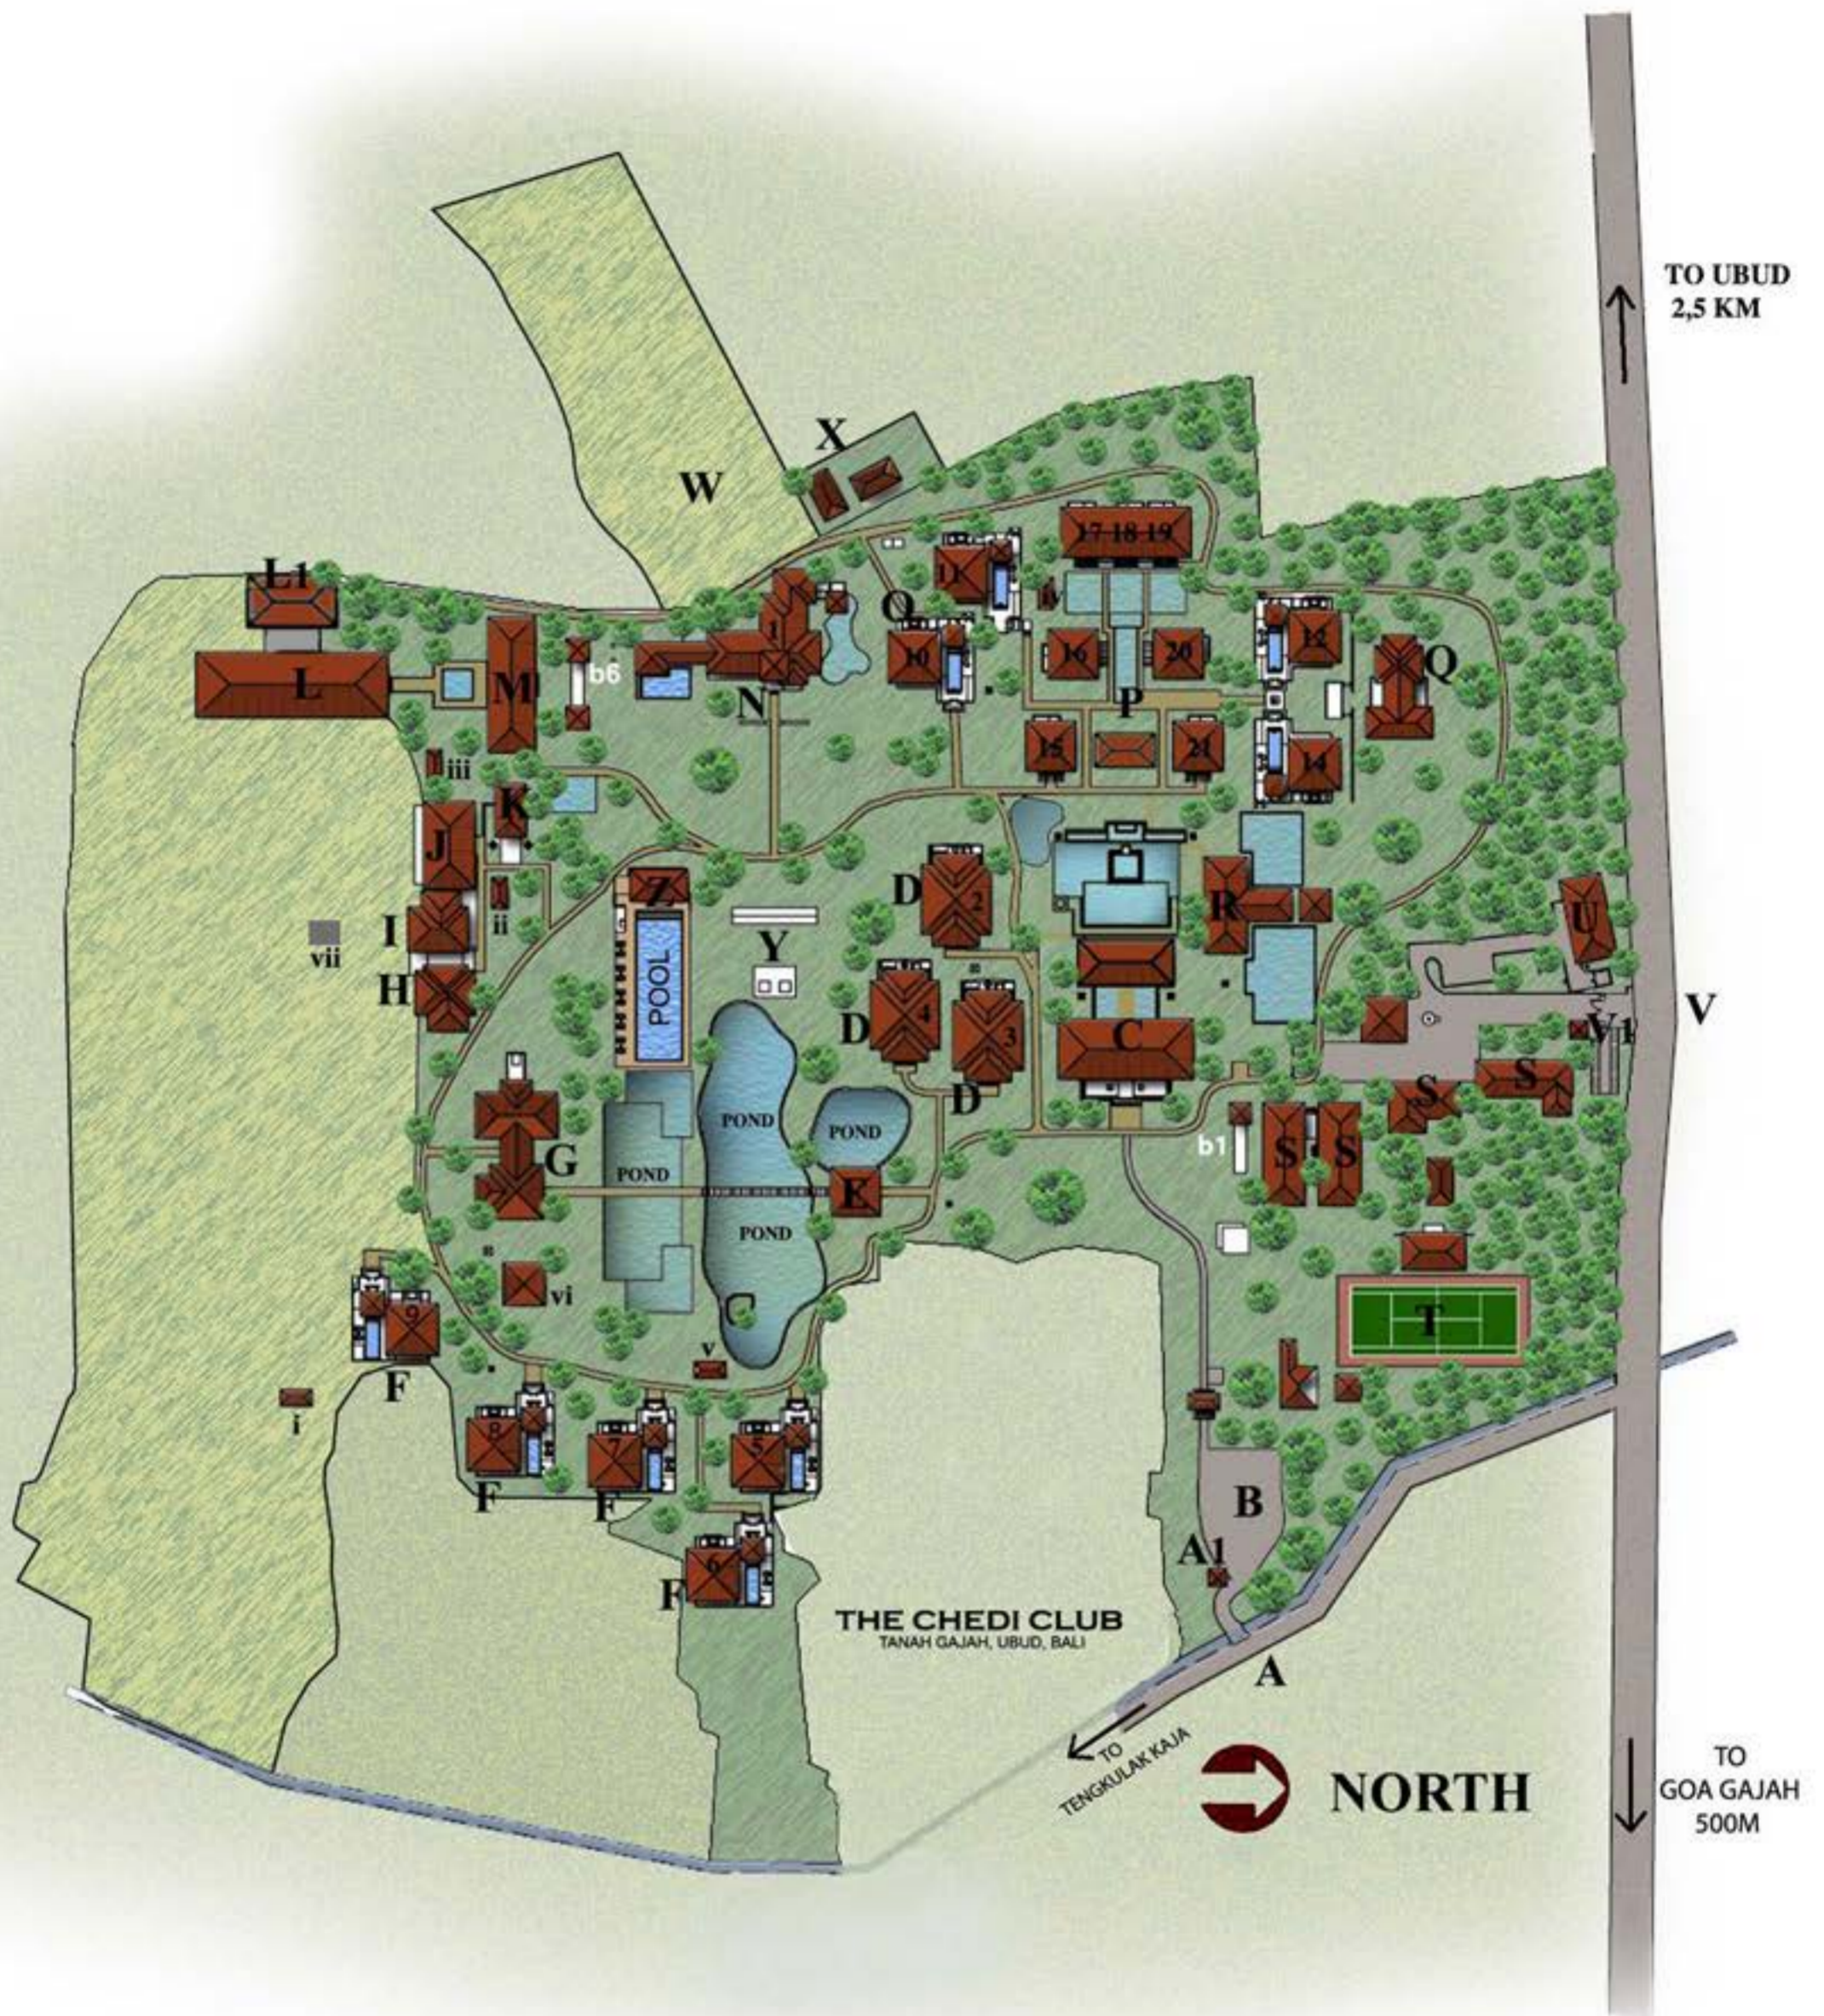

THE CHEDI CLUB

TANAH GAJAH, UBUD, BALI

- A : ENTRANCE
- A1 : SECURITY HUT
- B : PARKING AREA
- C : LOBBY - THE GANESHA LOBBY
Bird in cage.b1
- D : SUITES (Spa Villa 2, 3&4)
- E : THE DADARI PAV.
- F : POOL VILLAS. 5,6,7, 8 & 9
- G : HUIYAM
- H : SPA SUITE
- I : YOGA STUDIO
- J : GYM
- K : SPA RECEPTION
- L : RESTAURANT - THE BALAI TENGAH SAWAH.
- L1 : KITCHEN
- M : BIRD LOUNGE - THE DEWI SRI PAVILION.
Bird in cage b6

- N : 2 BED ROOM ESTATE.1
- O : POOL VILLA 10,11,12 & 14
- P : SUITE 15,16,17,18,19,20&21
- Q : GENERALMANAGER HOUSE
- R : GALLERY GAJAH PUTIH -
HADIPRANA GALLERY
- S : OFFICE
- T : TENNIS COURT
- U : WAREHOUSE
- V : SIDE ENTRANCE
- V1 : SECURITY HUT
- W : ORGANIC GARDEN
- X : CHEF HOUSE
- Y : AMPHITHEATER
- Z : POOL PAVILION

GOLF CART BOH ROUTE + STATION
 GOLF CART + VILLA LOOP + STATION